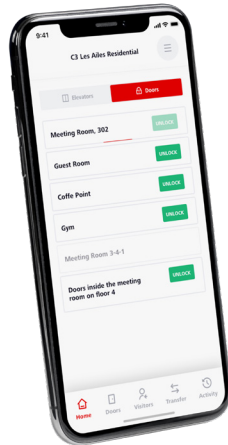

## Schindler myPORT

Your personal elevator remote, key ring and video intercom in one app

We Elevate

**Schindler**

### Elevator call

Call an elevator to a destination floor from a lobby, office, or apartment and receive an estimated time of arrival. Preselect destination floors and routes for automated elevator calls and journeys.