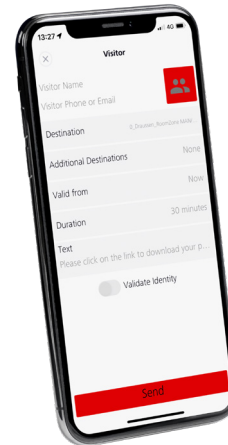

Schindler myPORT

Maximum convenience for building tenants

Schindler myPORT is a cloud-based application that unlocks seamless user journeys throughout a building. Travel without interruption at entrances, elevators, and offices or apartments with a personalized menu of features for automated elevator calls, access credentials, and visitor management.

Elevator call

Call an elevator to a destination floor from a lobby, office, or apartment and receive an estimated time of arrival. Preselect destination floors and routes for automated elevator calls and journeys.

Access control

Define access rights for individuals or user groups, including temporary access, remote unlock features and more. Access features, rights, and customization can be maintained and shared by both administrator and user.

Visitor management

Enjoy security and convenience with personalized visitor access credentials for building entrances and elevator floor selection. Invitations are browser-based (SMS or email) with no additional download requirements for guests.

Touchless floor selection

Estimated time of arrival

Automatic elevator call

Automatic unlock

Remote unlock

Temporary keys

Invite guests (visitor ticket)

Video intercom

Send elevators to pick up guests

Schindler Management Ltd.
Zugerstrasse 13
6030 Ebikon
Switzerland
+41 41 445 30 60

www.schindler.com

This publication is for general informational purposes only and we reserve the right at any time to alter the product design and specifications. No statement contained in this publication shall be construed as a warranty or condition, expressed or implied, as to any product, its fitness for any particular purpose, merchantability, quality or shall be interpreted as a term or condition of any agreement regarding the products or services contained in this publication. Minor differences between printed and actual colors may exist.

Copyright © 2022 Schindler Aufzüge AG