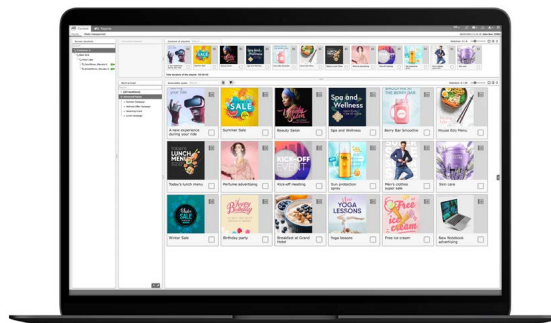

Dynamische Präsentation sorgt für Aufmerksamkeit

Wetter, News und Verkehrsinformationen lassen sich in Echtzeit anzeigen – statisch oder im animierten Bilderkarussell. So sind Ihre Fahrgäste und Besucher immer auf dem Laufenden. Mit dem Schindler Ahead CMS ändern Sie Content in Echtzeit – einfach und von jedem beliebigen Ort aus.

Technische Daten

Verfügbar für	Schindler Ahead MediaScreen, SmartMirror, Linea800, AdScreen und alle weiteren Produkte der Digital Media Services
Videoformate	MP4, WMV, MOV, AVI
Bildformate	JPG, PNG, BMP, TIFF, GIF
Online Formate	HTML5
Dynamischer Content	News, Wetter, Verkehrsinformationen ... und mehr!

Schindler Deutschland AG & Co. KG
Schindler-Platz
12105 Berlin
Deutschland

www.schindler.com/de-digital-media-services

We Elevate

Dieses Dokument dient lediglich der allgemeinen Information. Wir behalten uns das Recht vor, die Dienstleistungen, das Produktdesign und die Spezifikationen jederzeit zu ändern. Keine Aussage in diesem Dokument ist bezüglich der in diesem Dokument enthaltenen Produkte oder Dienstleistungen als ausdrückliche oder stillschweigende Garantie oder Bedingung hinsichtlich beliebiger Dienstleistungen oder Produkte, deren Spezifikationen, der Eignung für einen bestimmten Zweck, der Gebrauchstauglichkeit, der Qualität oder als Bestimmung oder Bedingung sonstiger Dienstleistungs- oder Kaufvereinbarungen auszulegen. Die gedruckten und tatsächlichen Farben können sich geringfügig unterscheiden.

Copyright © 2021 Schindler Aufzüge AG